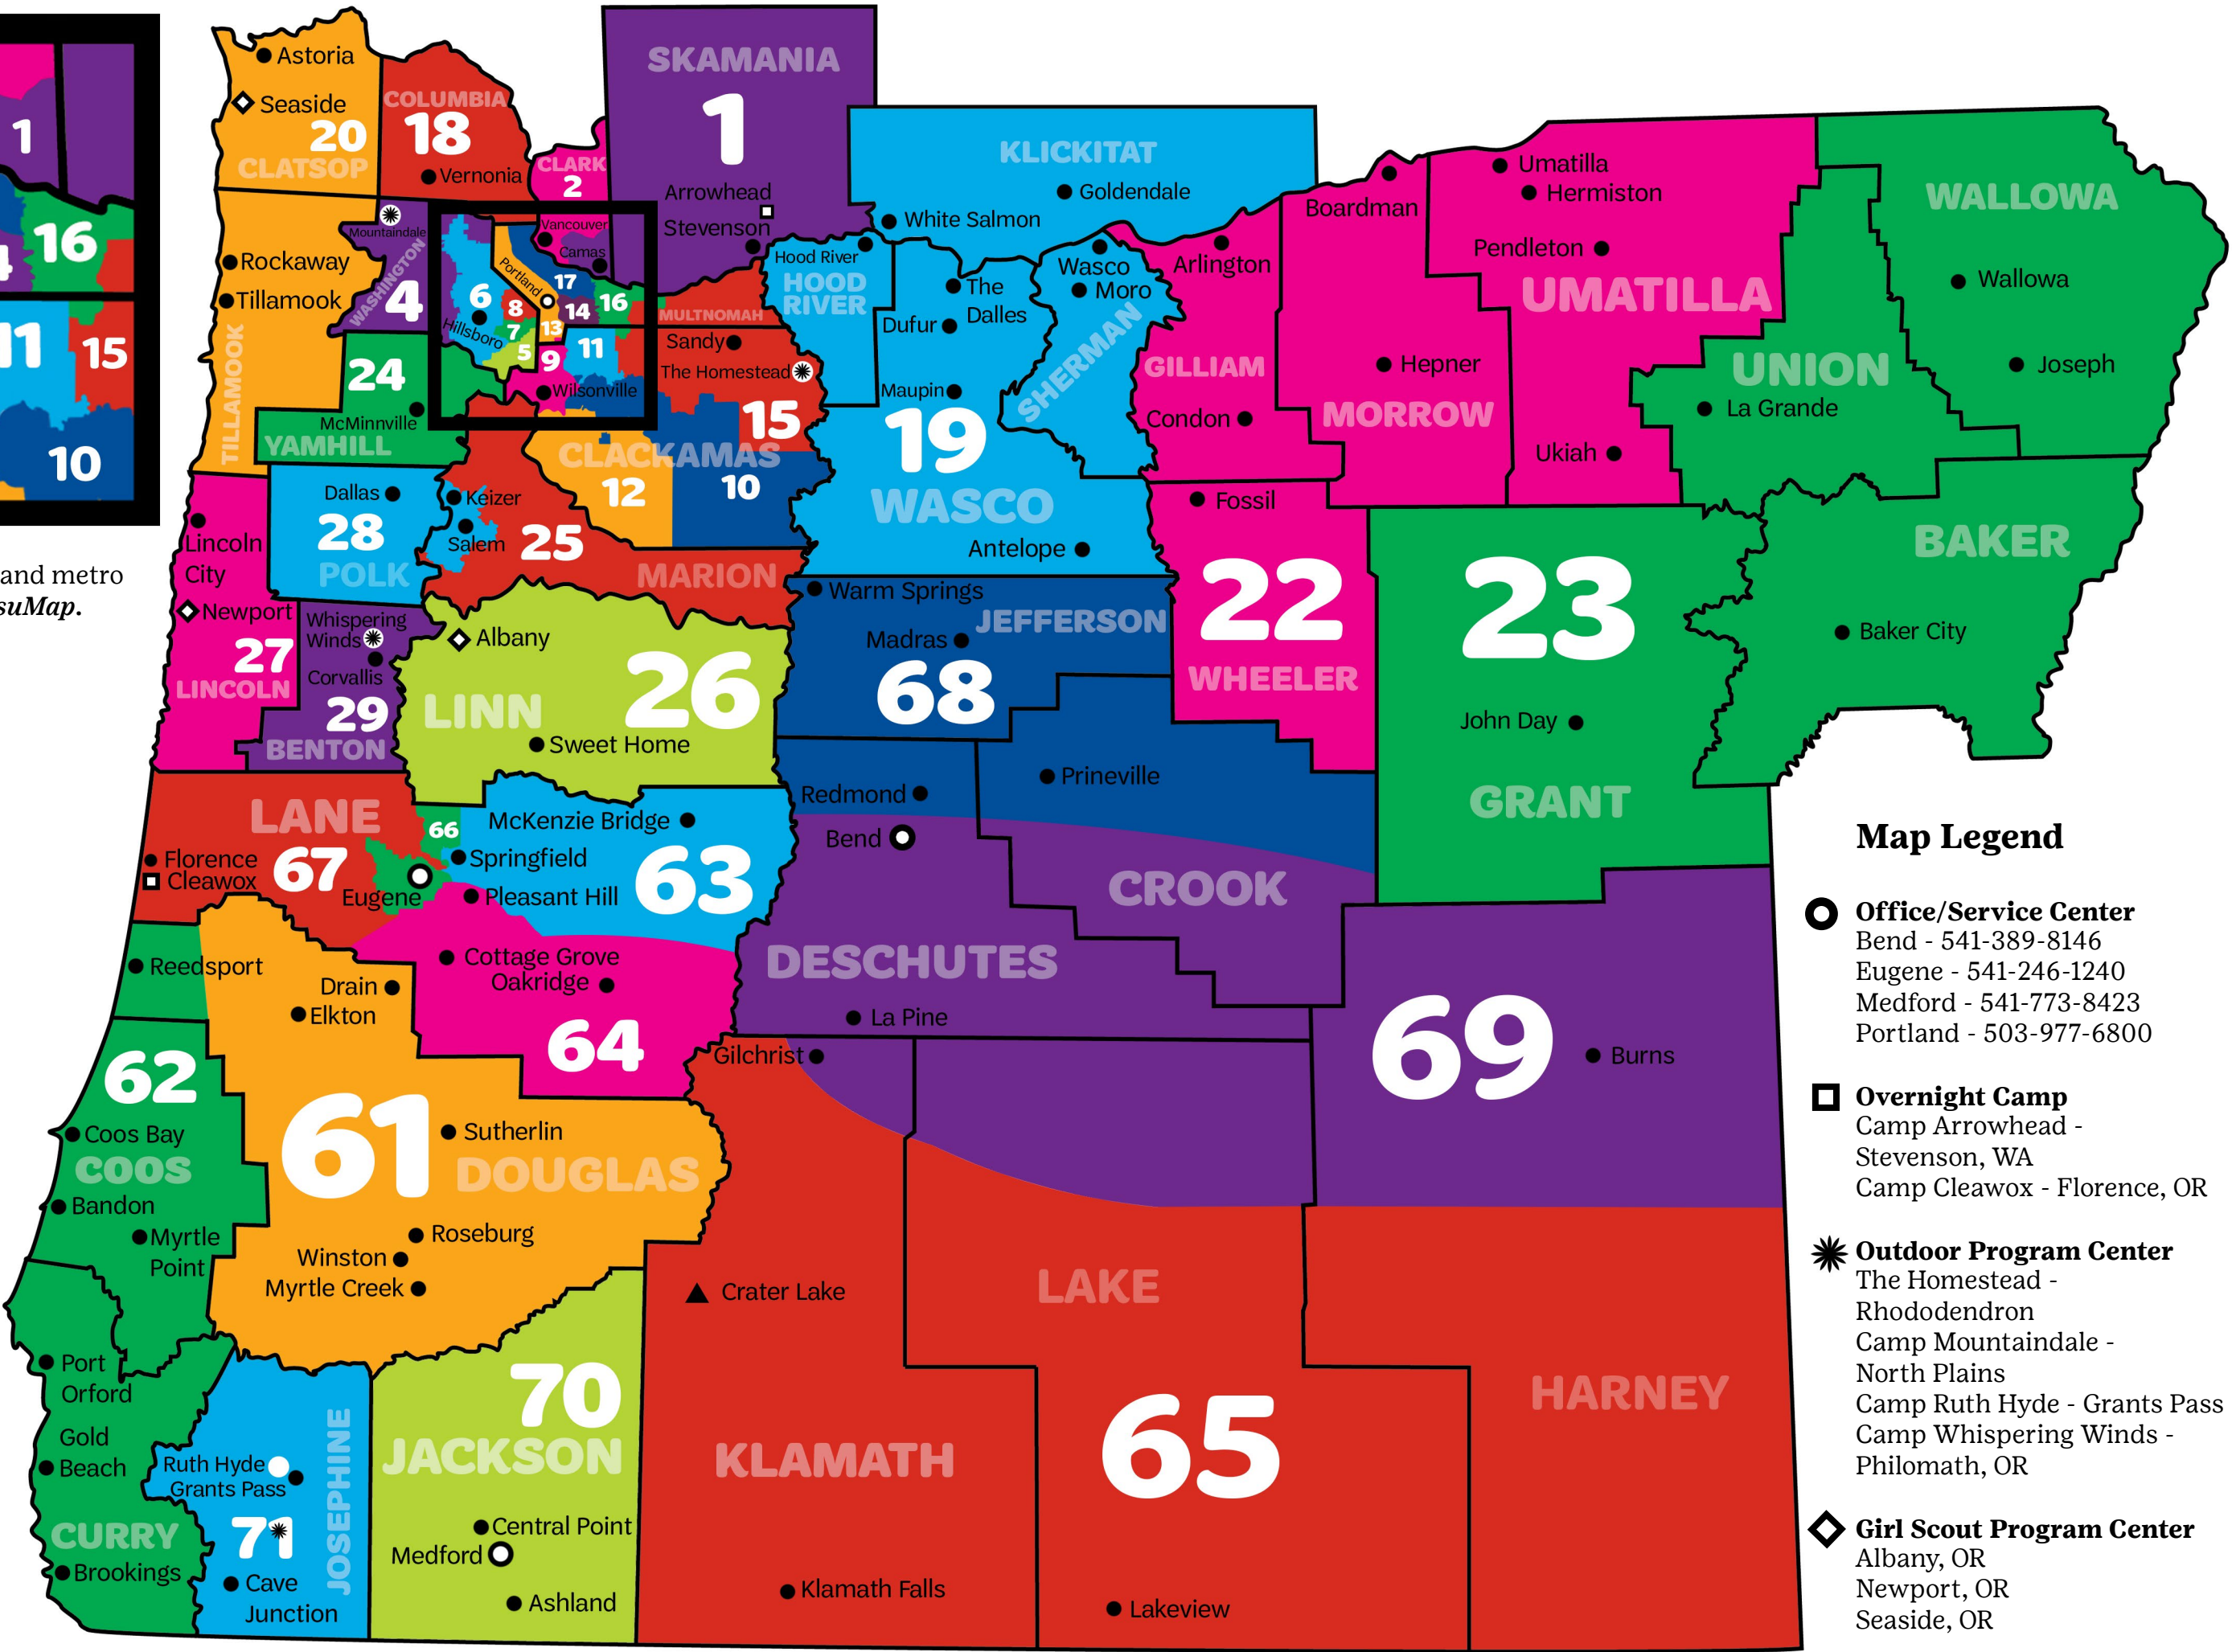

To see a more detailed Portland metro map visit bit.ly/GSOSWsuMap.

Map Legend

- **Office/Service Center**
 Bend - 541-389-8146
 Eugene - 541-246-1240
 Medford - 541-773-8423
 Portland - 503-977-6800
- ◻ **Overnight Camp**
 Camp Arrowhead - Stevenson, WA
 Camp Cleawox - Florence, OR
- ✳ **Outdoor Program Center**
 The Homestead - Rhododendron
 Camp Mountindale - North Plains
 Camp Ruth Hyde - Grants Pass
 Camp Whispering Winds - Philomath, OR
- ◊ **Girl Scout Program Center**
 Albany, OR
 Newport, OR
 Seaside, OR